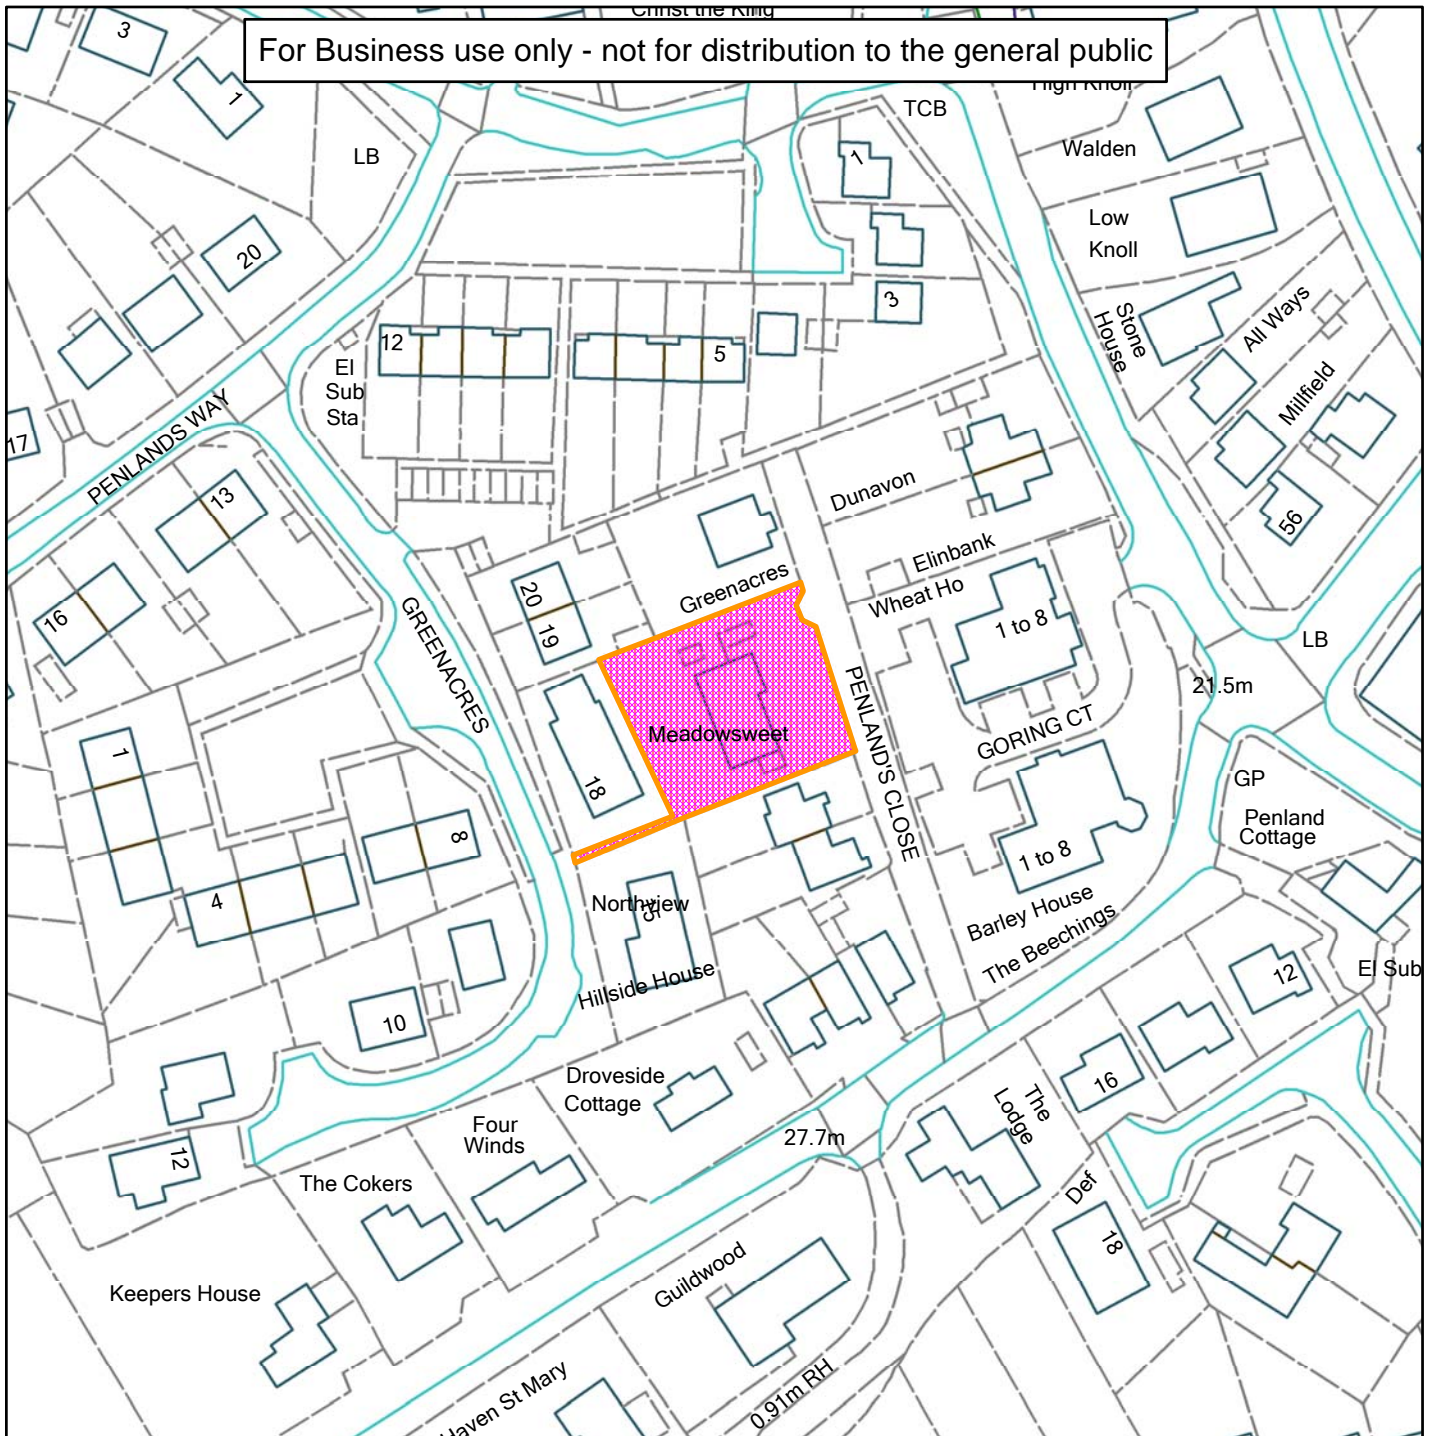

Meadowsweet

For Business use only - not for distribution to the general public

Scale: 1:1,250

Reproduced from the Ordnance Survey map with permission of the Controller of Her Majesty's Stationery Office © Crown Copyright 2012.

Unauthorised reproduction infringes Crown Copyright and may lead to prosecution or civil proceedings.

| | |
|--------------|--------------------------|
| Organisation | Horsham District Council |
| Department | |
| Comments | Not Set |
| Date | 07/12/2016 |
| MSA Number | 100023865 |